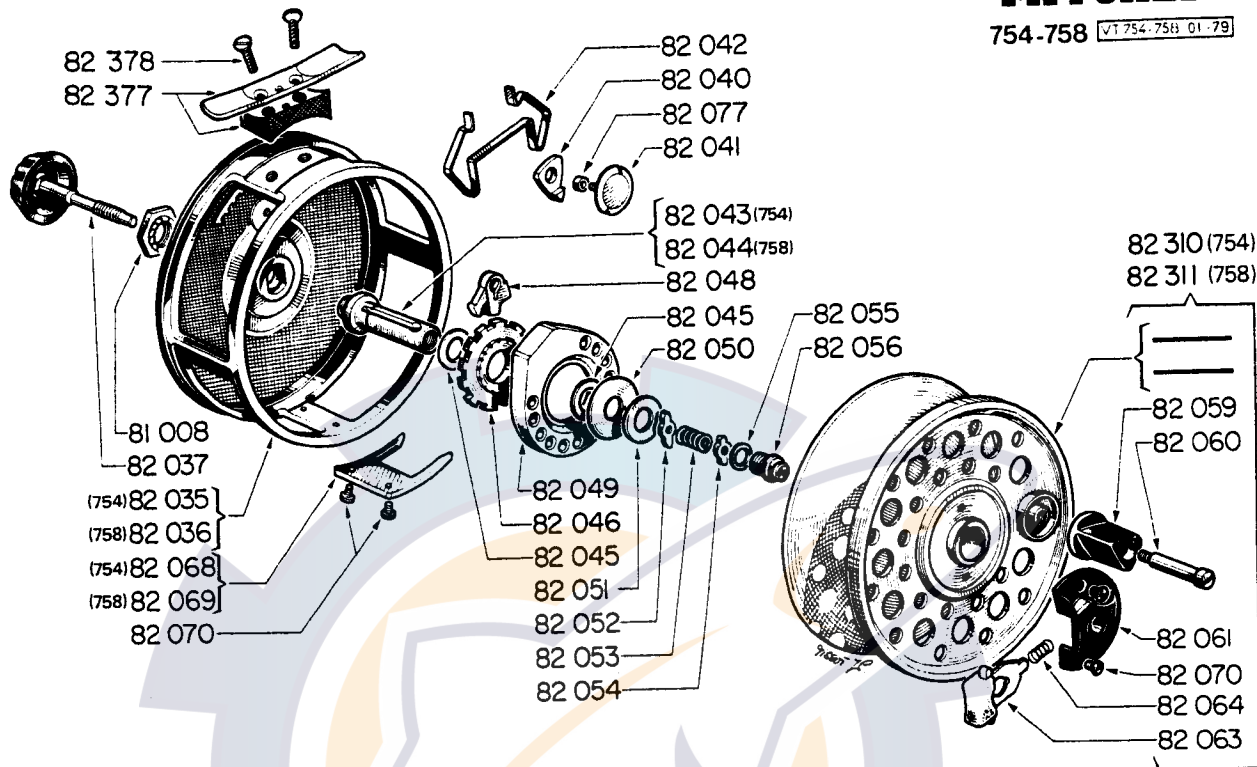

754/758

MITCHELL

754-758 VT 754-758 01-79

CODE NO.	DESCRIPTION	SUGGESTED RETAIL
81008	Hex Nut	.25
82035	Housing	12.70
82036	Housing	12.70
82037	Drag Adjusting Knob	2.10
82040	Click Pawl	.60
82041	Click Pawl Screw	.85
82042	Click Spring	1.10
82043	Spool Shaft	5.90
82044	Spool Shaft	5.25
82045	Teflon Base Washer	.25
82046	Drive Plate Ratchet	2.40
82048	Drive Plate Dog	.60
82049	Drive Plate	1.10
82050	Drive Plate Washer	.25
82051	Retaining Washer	.25
82052	Lower Drag Nut	.65
82053	Drag Spring	.40
82054	Upper Drag Nut	.85
82055	Spool Centering Shim	.40
82056	Spool Lock	.60
82059	Handle Knob	.60
82060	Handle Knob Screw	.45
82061	Spool Release Plate	1.45
82063	Spool Release Button	.65
82064	Spool Release Spring	.25
82068	Line Guard	4.10
82069	Line Guard	4.70
82070	Line Guard Spool Plate Screw	.25
82077	Click Pawl Bushing	.25
82310	Spool	9.90
82311	Spool	10.25
82377	Reel Foot	2.20
82378	Reel Foot Screw	.30